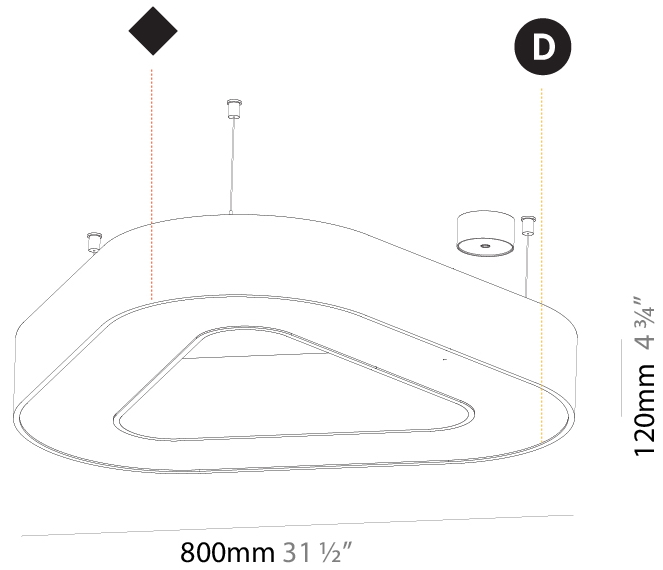

GENERAL

Series: Glorious
Subseries: Glorious Victory
Brand: Prolicht
Division: Architectural
Mounting Type: Suspension
Mounting Location: Ceiling
Subcategory: Ambient

PHYSICAL

Shape: Abstract
Length (mm): 800
Length (in): 31 1/2
Width (mm): 800
Width (in): 31 1/2
Height (mm): 120
Height (in): 4 3/4
Max. Overall Height (mm): 2120
Max. Overall Height (in): 83 7/16
Light Distribution: Direct
Weight (kg): 8.317
Weight (lbs): 18.30
Diffuser: PMMA - opal or micro-prism
Fixture Finish: SSR / BKV / CWI / CRY / HAB / LAG / UFT / ITA / RUA / RUR / MIC / FTG / MYG / TWT / LOD / PUS / FRO / FUP / KIA / POP / BLS / SPG / MEY / GOH / GUM / CHC / COM / ABZ / JAG / OBR / MOS / ROR
Fixture Material: Aluminum

ELECTRICAL

Lamp Type: LED (Zhaga Standard)
Input Wattage (W): 30
Total Output Wattage (W): 24 / 19.2 (3500K)
Dimming: Non-Dimming / Phase Dimming (120Vac only) / 0-10V Dimming
Driver Included: Yes
Driver Location: Integrated
Driver Type: Constant Current - 120 / 277Vac
Driver Class: Class 2
Input Voltage (V): 120 - 277
Constant Current (MA): 350 / 600 (3500K)

LED

Color Temperature (°K): 3000 / 3500 / 4000
Max. Delivered Lumen (lm): 2770 / 2862 / 2920
CRI: >80 CRI
Efficiency (%): 65
Lamp Life (hrs): 50000

OPTICAL

RATINGS AND CERTIFICATIONS

Certified By: Certified for North American Standards
IP rating: IP20